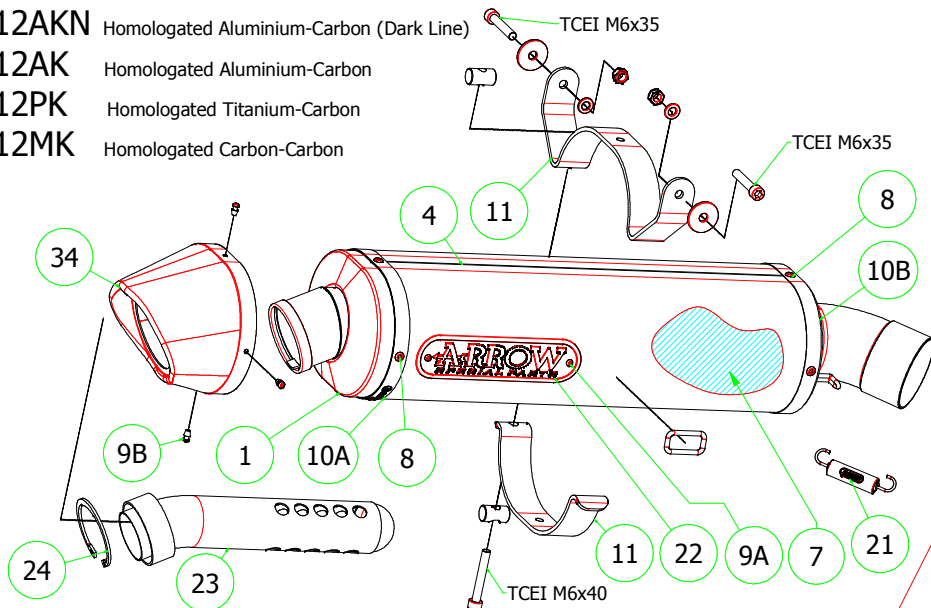

Honda CBR 600 RR '09-12

- 71712AKN Homologated Aluminium-Carbon (Dark Line)
- 71712AK Homologated Aluminium-Carbon
- 71712PK Homologated Titanium-Carbon
- 71712MK Homologated Carbon-Carbon